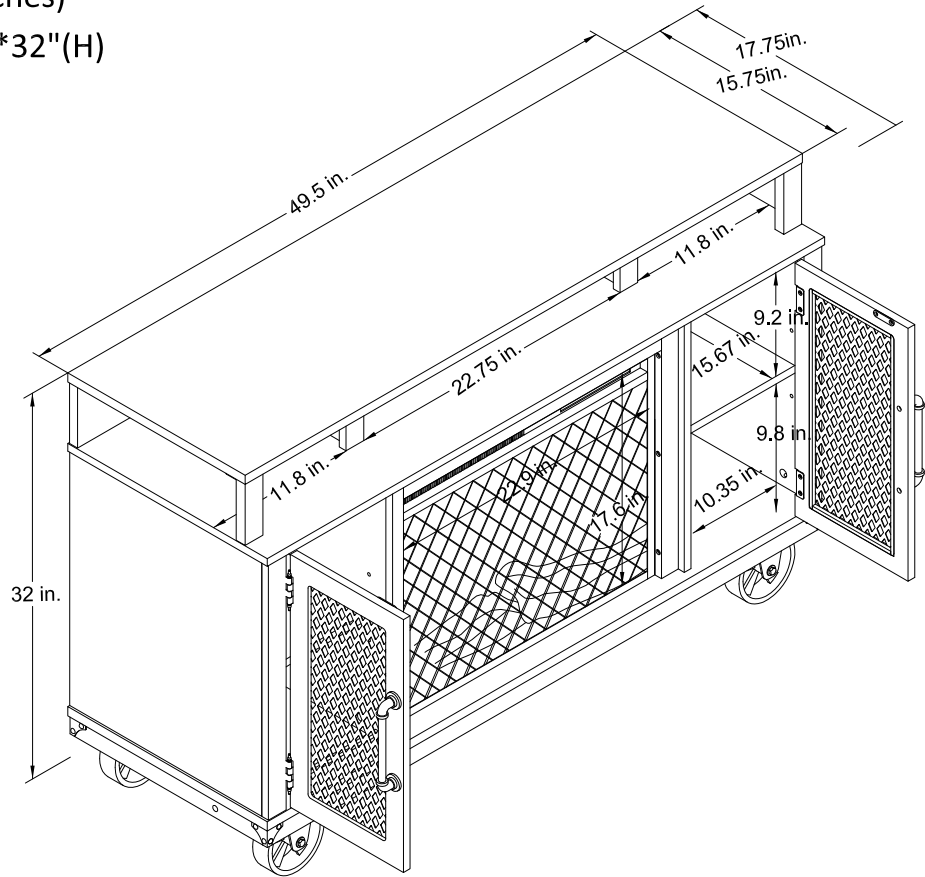

Adams TV Stand With Firelace
Model Number: 1866878COM
Finish: Coastal Oak

OVERALL PRODUCT SIZE(in inches)

TV Stand:49.5"(W)*17.75"(D)*32"(H)

MAXIMUM WEIGHT CAPACITIES